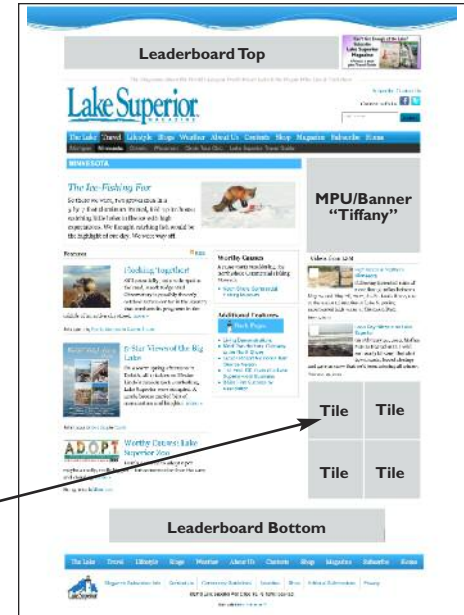

#### Tile

125 x 125 pixels  
In righthand column, below MPU on all subsection & feature pages

#### Preferred File Format

JPG, GIF or animated flash SWF or FLV files  
Resolution of 72 dpi  
Maximum file size 50 kb

Home / Sections / Search / Events

Subsections / Articles